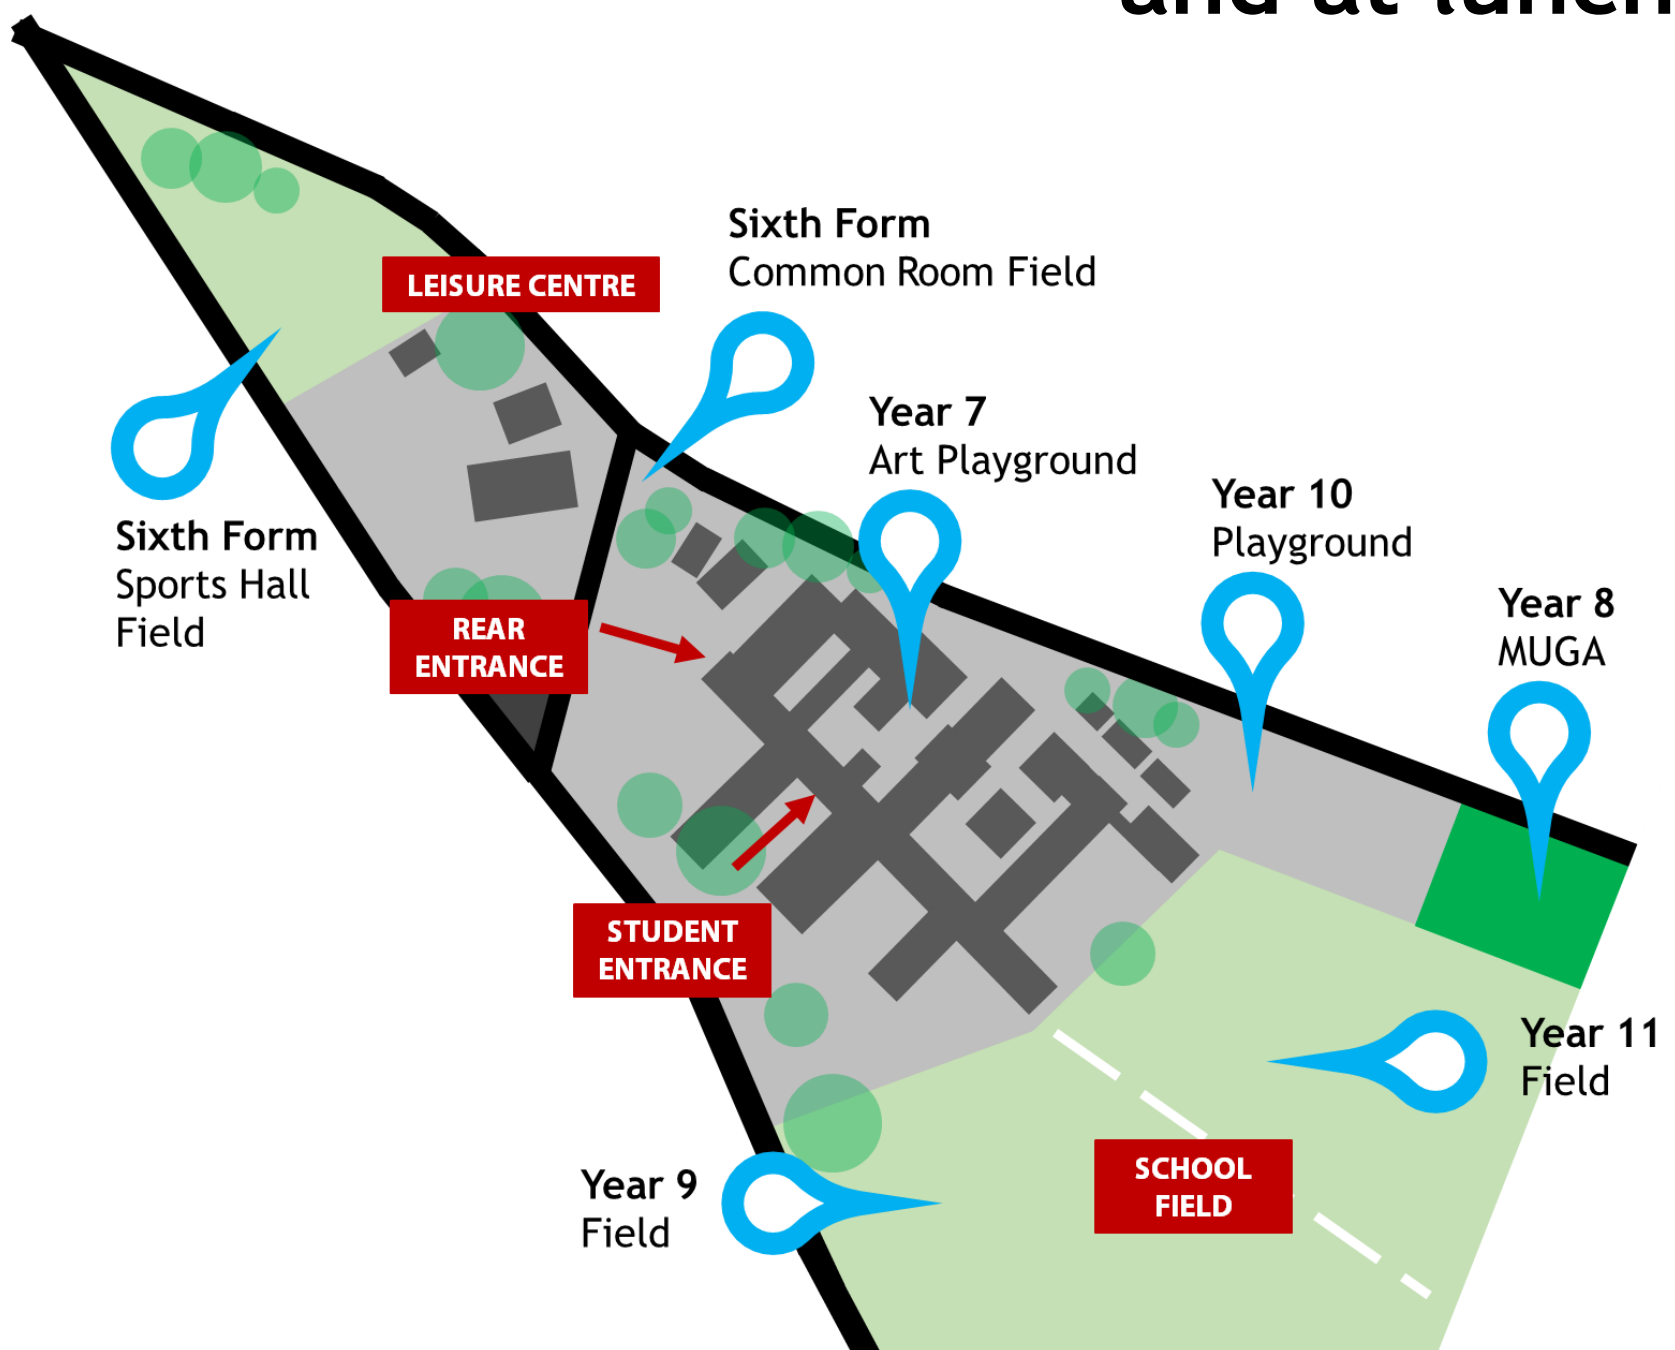

Welcome Back!

Supporting you to stay safe

Walk in single file along the main corridor and follow the one way system.

Maintain a safe distance and wear a mask in communal areas.

Sit in the allocated places in your classrooms.

Use hand sanitiser when entering a classroom. Wash your hands regularly.

Go to your year group areas before school, at break and at lunch.

Welcome Back!

Supporting you to stay safe

Year Group spaces for the start of the day, at break and at lunch

Welcome Back!

Supporting you to stay safe

Wet break / lunch bases